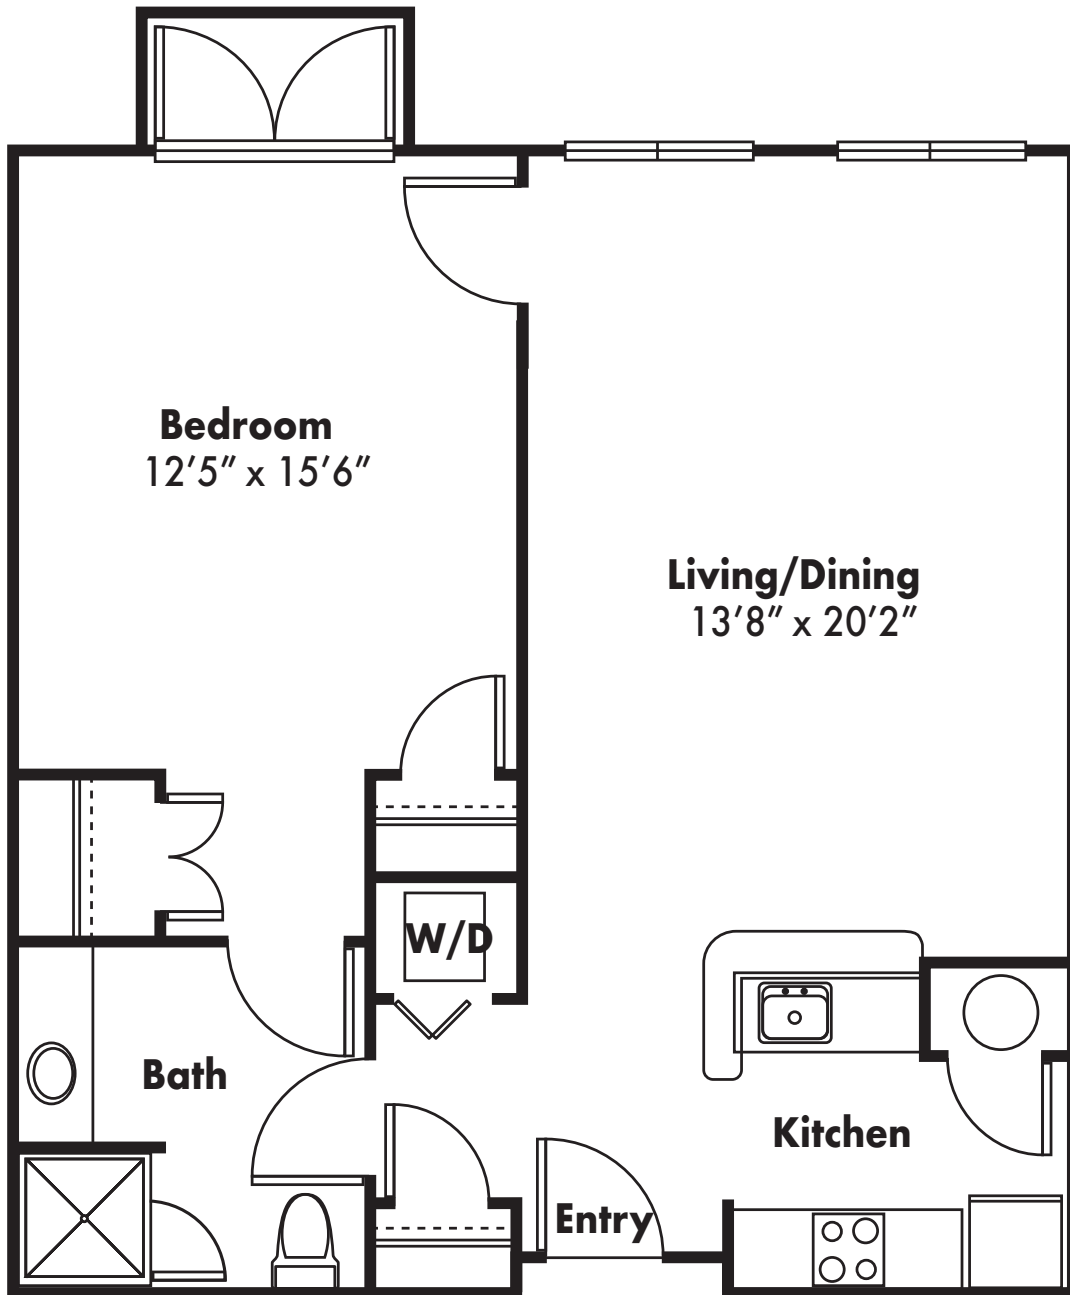

Independent Living

3315 Peachtree Industrial Boulevard
Duluth, GA 30096

770.622.6880

www.parcaduluth.com

B1 Long— 788 sq. ft.