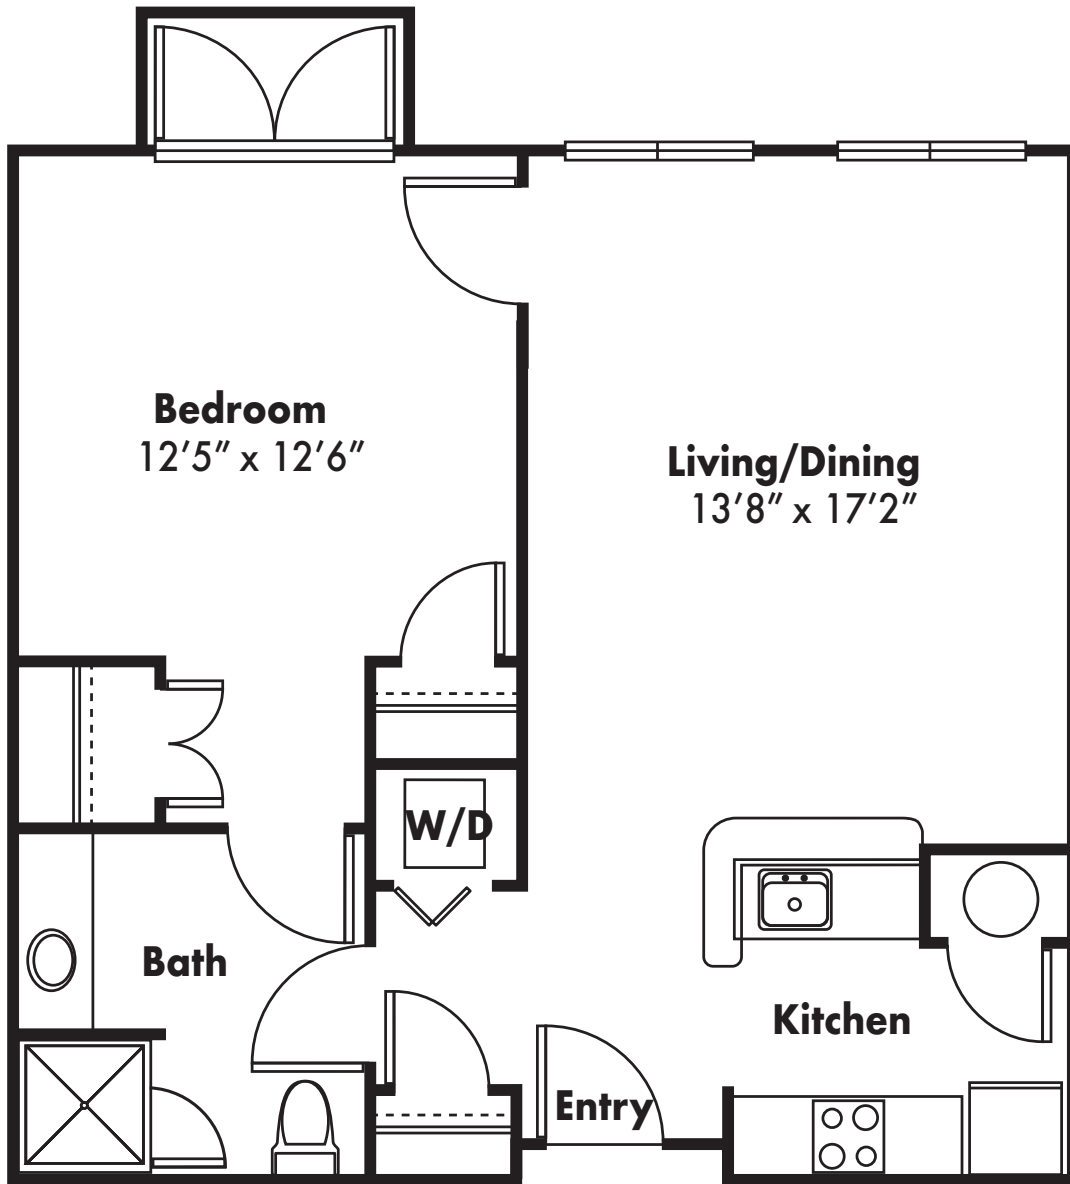

Independent Living

3315 Peachtree Industrial Boulevard
Duluth, GA 30096

770.622.6880

www.parcaduluth.com

B1 – 708 sq. ft.