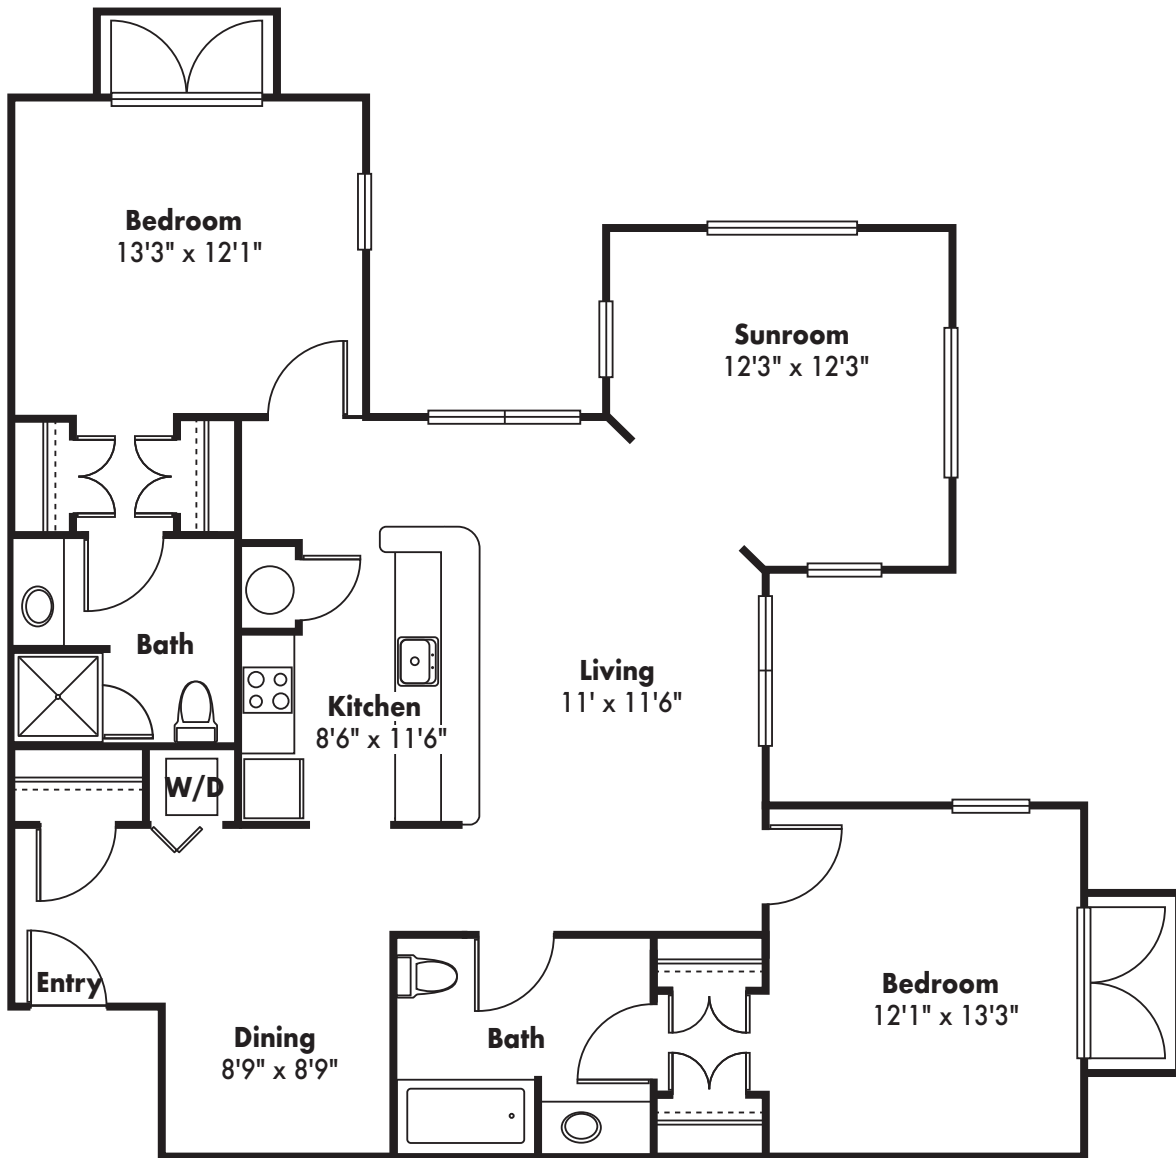

Independent Living

3315 Peachtree Industrial Boulevard
Duluth, GA 30096

770.622.6880

www.parcaduluth.com

C4 – 1,299 sq. ft.